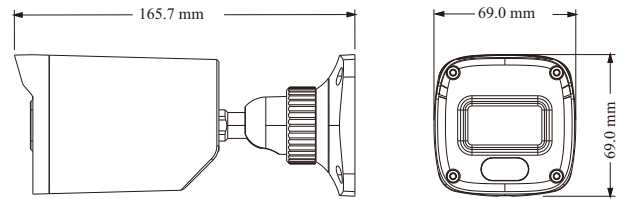

Tel: +86-755-36995888

Web site: <http://en.tvt.net.cn>

Fax: +86-755-33104777

E-mail: overseas@tvt.net.cn

SPECIFICATIONS

Model	TD-7451AE3
Specifications	
Camera	
Image Sensor	1 / 2.5" CMOS
Resolution	5MP
Image Size	Max. 2944 × 1656 (16:9)
Video Output	AHD / TVI / CVI / CVBS
Audio	1CH built-in MIC
Image System	PAL / NTSC
Electronic Shutter	Auto; 1/50s~1/100000s (PAL); 1/60s~1/100000(NTSC)
LED Range	20 ~ 30 m
Frame Rate	TVI: 2944×1656@20fps, 2560×1440@25fps/30fps AHD: 2944×1656@20fps, 2560×1440@25fps/30fps CVI: 2560×1440@25fps/30fps CVBS: PAL/NTSC
Min. Illumination	0 lux (LED ON)
Lens	2.8 mm
Lens Mount	M12
S / N Ratio	≥52dB (AGC OFF)
Ingress Protection	IP 67
Functions	
Function Control	OSD (COC Control)
ICR	No
Digital WDR	Yes
Digital NR	Yes, 2D DNR
AGC	Yes
Auto White Balance	Yes
BLC	Yes
HLC	Yes
Sharpness	Yes
Smart LED	Yes
Image Setting	Yes
Defect Correction	Auto
Language	Chinese and English
Angle Adjustment	Pan: 0°~360°; Tilt: 0°~80°; Rotation: 0°~360°
Others	
Power Supply	DC12V (± 15%)
Power Consumption	LED OFF : < 1W; LED ON : < 4W
Working Environment	- 30 °C ~ 50 °C, 10 % ~ 90 % (relative humidity)
Dimensions (mm)	167.5 x 69 x 69
Weight (net)	Approx. 0.36KG

DIMENSIONS

AVAILABLE ACCESSORIES

AVAILABLE MODEL

Available Model	TD-7451AE3(AU/SW/WR2)
-----------------	-----------------------